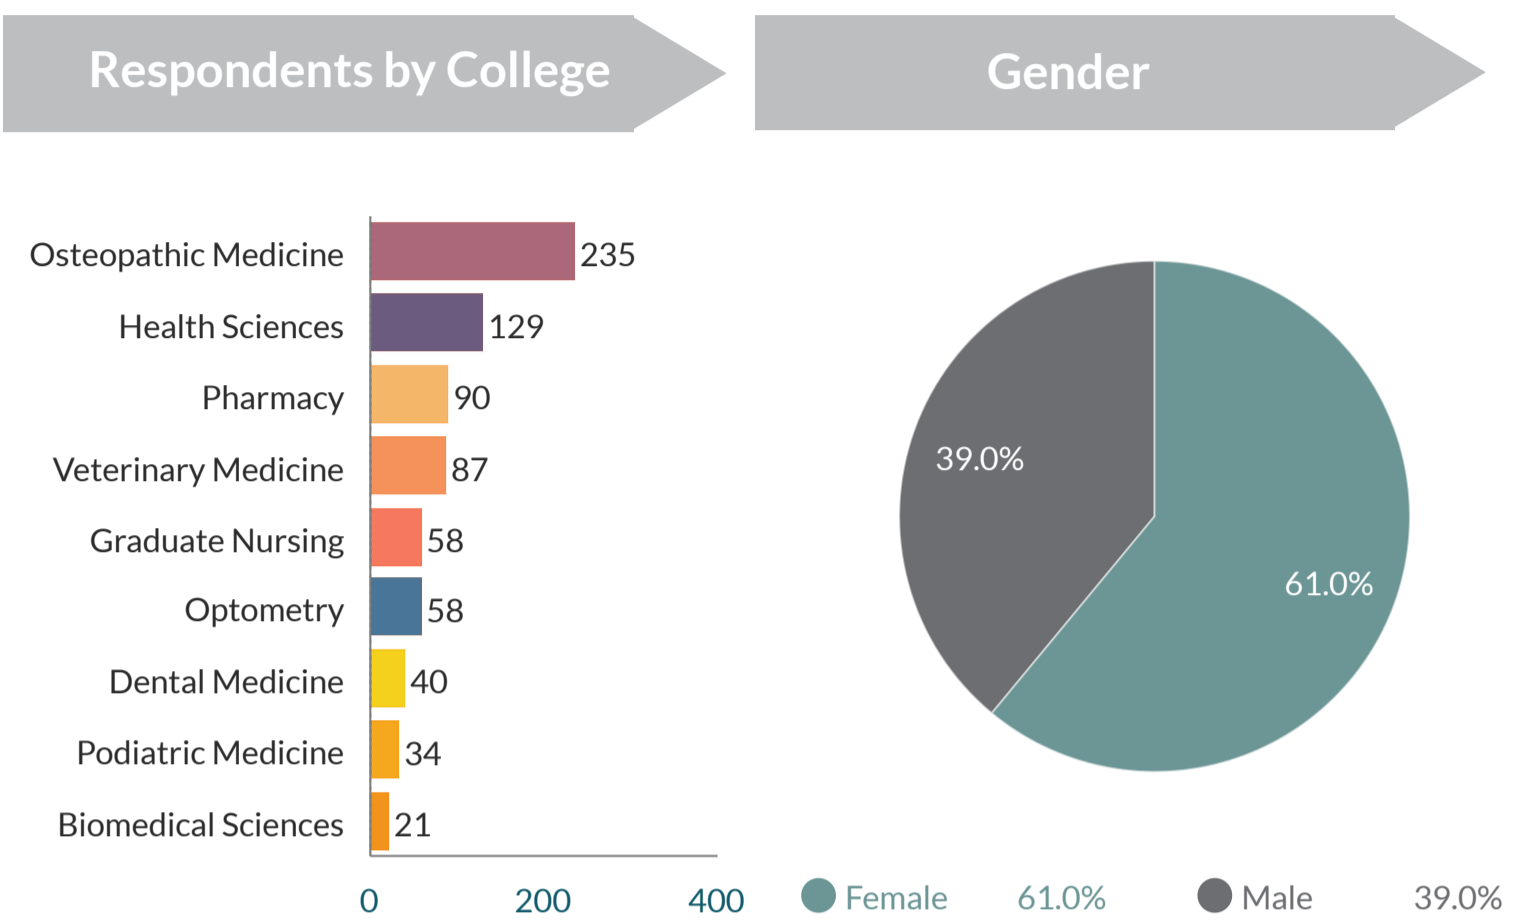

Descriptives

Fall 2019

Institutional Research & Effectiveness

The Office of Institutional Research & Effectiveness has moved!
We are now located on the 2nd floor of Anderson Tower.

2019 WesternU Graduating Student Survey

As part of our institutional and college efforts to improve programs and services, 975 graduating students were invited via email in the Spring & Summer of 2019 to complete the Graduating Student Survey. Individual student responses are confidential and data are only reported in the aggregate. The overall response rate was 63.7% (N=752).